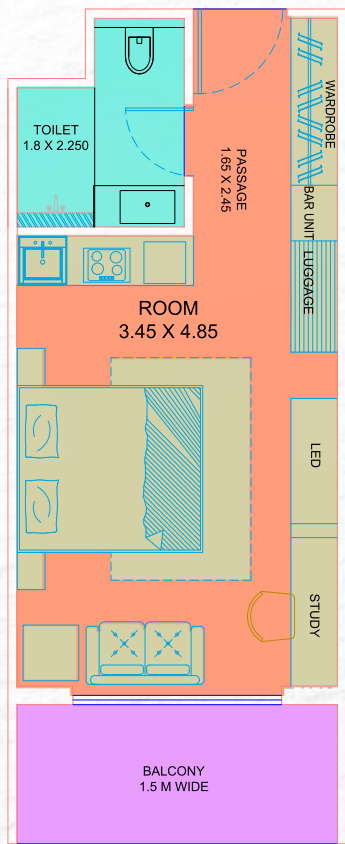

Spectrum Metro is offering spacious serviced apartments with furniture & fixtures as following:

- ✔ Bed
- ✔ Mattress and Pillow
- ✔ Luggage Rack
- ✔ Sofa
- ✔ Designer Light Fitting
- ✔ Study Table with Chair
- ✔ Wardrobe
- ✔ Curtain with Tassels
- ✔ Air Conditioner
- ✔ Refrigerator
- ✔ Smart TV
- ✔ Wall Clock
- ✔ Iron
- ✔ Toaster
- ✔ Induction
- ✔ Tea Maker
- ✔ Chimney
- ✔ Geyser
- ✔ Towel Rack

Serviced Apartment

Floor Plan

TYPE-1 (635 SQFT)
(Unit No.: R - 7, 8, 9, 25, 26 & 27)

TYPE-2 (640 SQFT)
(Unit No.: R - 1, 2, 3, 30, 31 & 32)

TYPE-3 (650 SQFT)
(Unit No.: R - 10, 11, 12, 13, 14, 15, 16, 17, 18, 19, 20, 21, 22, 23 & 24)

TYPE-4 (735 SQFT)
(Unit No.: R - 4, 5, 6, 28 & 29)