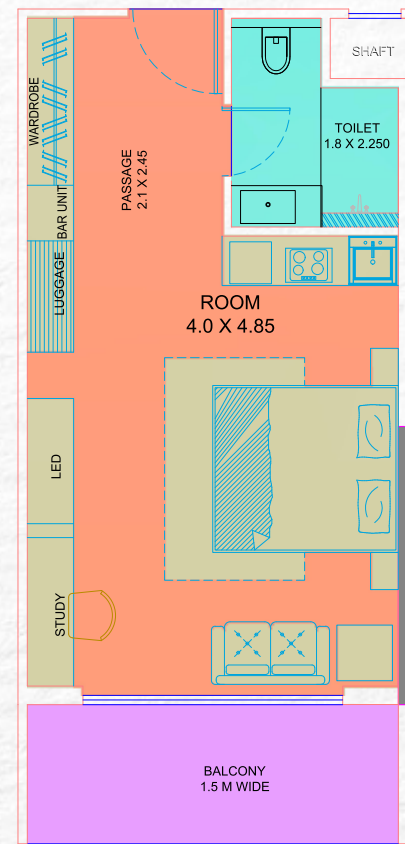

Serviced Apartment

Floor Plan

TYPE-1 (635 SQFT)
(Unit No.: R - 7, 8, 9, 25, 26 & 27)

TYPE-2 (640 SQFT)
(Unit No.: R - 1, 2, 3, 30, 31 & 32)

TYPE-3 (650 SQFT)
(Unit No.: R - 10, 11, 12, 13, 14, 15, 16, 17, 18, 19, 20, 21, 22, 23 & 24)

TYPE-4 (735 SQFT)
(Unit No.: R - 4, 5, 6, 28 & 29)