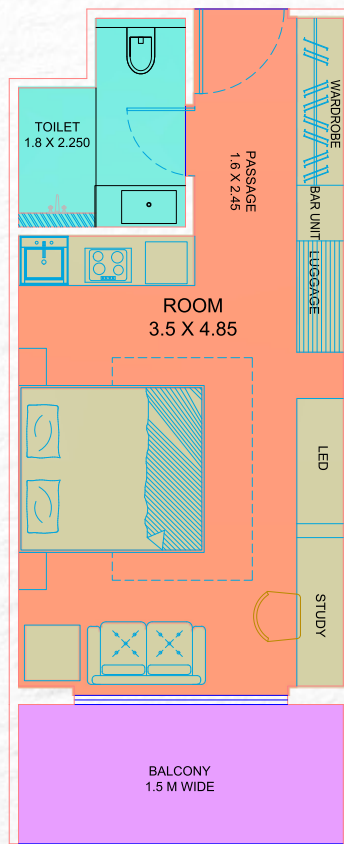

Serviced Apartment

Floor Plan

TYPE-1 (635 SQFT)
(Unit No.: R - 7, 8, 9, 25, 26 & 27)

TYPE-2 (640 SQFT)
(Unit No.: R - 1, 2, 3, 30, 31 & 32)

TYPE-3 (650 SQFT)
(Unit No.: R - 10, 11, 12, 13, 14, 15, 16, 17, 18, 19, 20, 21, 22, 23 & 24)

TYPE-4 (735 SQFT)
(Unit No.: R - 4, 5, 6, 28 & 29)