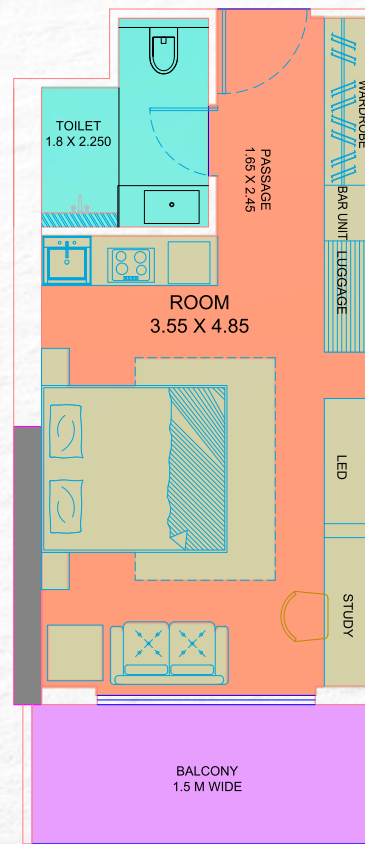

Spectrum Metro is offering spacious serviced apartments with furniture & fixtures as following:

- ✔ Bed
- ✔ Mattress and Pillow
- ✔ Luggage Rack
- ✔ Sofa
- ✔ Designer Light Fitting
- ✔ Study Table with Chair
- ✔ Wardrobe
- ✔ Curtain with Tassels
- ✔ Air Conditioner
- ✔ Refrigerator
- ✔ Smart TV
- ✔ Wall Clock
- ✔ Iron
- ✔ Toaster
- ✔ Induction
- ✔ Tea Maker
- ✔ Chimney
- ✔ Geyser
- ✔ Towel Rack

Serviced Apartment

Floor Plan

TYPE-1 (635 SQFT)
(Unit No.: R - 7, 8, 9, 25, 26 & 27)

TYPE-2 (640 SQFT)
(Unit No.: R - 1, 2, 3, 30, 31 & 32)

TYPE-3 (650 SQFT)
(Unit No.: R - 10, 11, 12, 13, 14, 15, 16, 17, 18, 19, 20, 21, 22, 23 & 24)

TYPE-4 (735 SQFT)
(Unit No.: R - 4, 5, 6, 28 & 29)